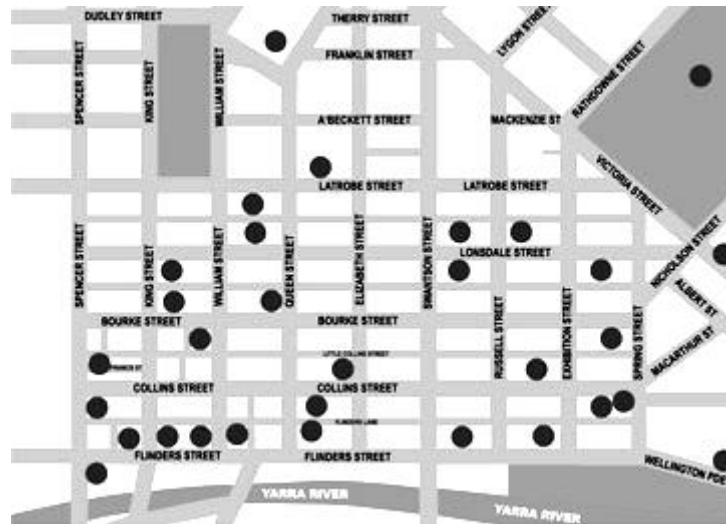

## Melbourne Car Parking

There are numerous all day car-parking facilities within close proximity to the office. Some of these include:

### Local Parking Stations

- [Golden Square 217 Lonsdale Street Melbourne](#)
- [Parkade 34 - 60 Little Collins Street Melbourne](#)
- [The Mint 383 La Trobe Street Melbourne](#)
- [QV 180 Lonsdale Street Melbourne](#)
- [59 Lonsdale Street Melbourne](#)
- [340 LaTrobe Street Melbourne](#)
- [460 Lonsdale Street Melbourne](#)
- [522 Flinders Lane Melbourne](#)
- [Queen Victoria Market Corner of Elizabeth and Victoria Streets Melbourne](#)
- [11 Exhibition Street Melbourne CBD](#)

Parking rates for nearby parking stations can be found by via [www.secureparking.com.au](http://www.secureparking.com.au)