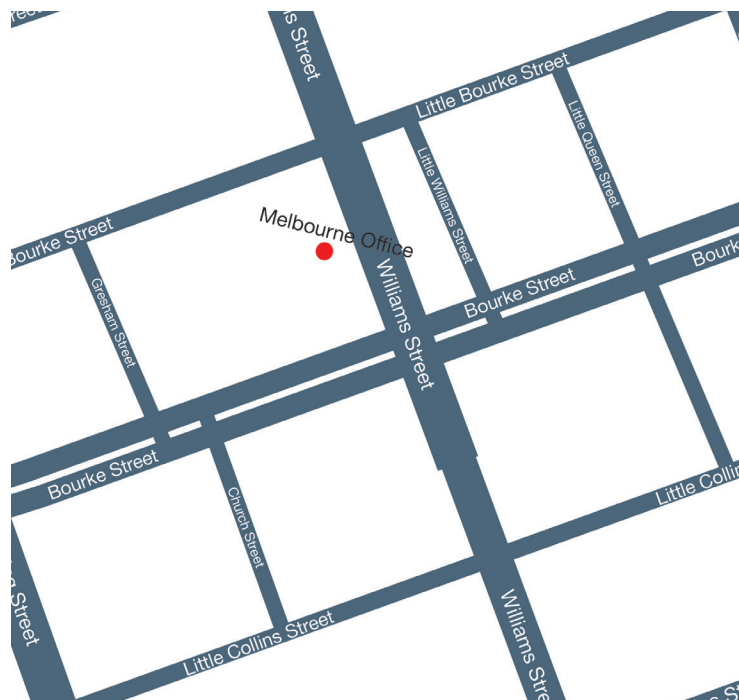

Centric Wealth Melbourne - Guide to Parking

1. Merritt's Place

Client Car Park Secure Parking
558 Little Bourke Street Melbourne
Turn right into Crombie Lane from
Little Bourke Street to get to car
park entrance (please collect an
additional validated car parking
ticket from reception)

2. Railway Stations

Nearest: Flagstaff Railway Station
(exit to William St and walk 300m
south to the office, just over Lt
Bourke St.)

3. Southern Cross Railway Station (walk up Bourke St to William St.)

We are located at:
Level 17, 181 William Street, Melbourne
03 9258 6700