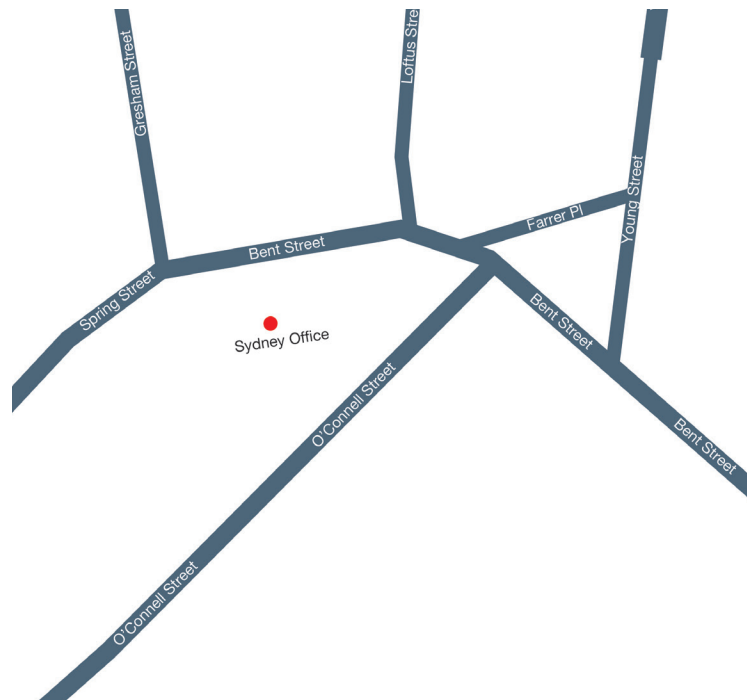

# Centric Wealth Sydney - Guide to Parking

1 O'Connell St Car Park  
(Valet Parking - you leave your keys)  
3 Bent Street, Sydney  
(enter via Bent Street)  
Contact: 1800 PARKING

0.0 - 0.5 hrs	\$12.00
0.5 - 1.0 hrs	\$29.00
1.0 - 2.0 hrs	\$52.00
2.0 - 3.0 hrs	\$69.00
3.0 + hrs	\$79.00

Enter after 6am and exit before 7pm  
Mon-Fri

We are located at:  
Level 15, 1 O'Connell Street, Sydney  
02 9250 6500